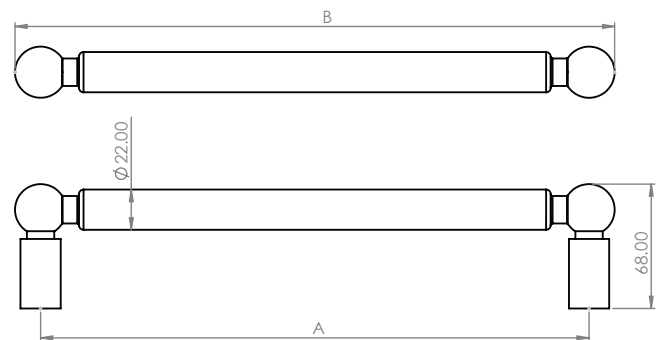

Hard & Ware

LPH1

Specification:
Solid brass Pull Handle

Finish:
All Standard Finishes available

Included:
X1 Pull Handle
& Fixings

Care Instructions:
Clean wipe with damp cloth. Avoid using any chemicals.
Please note all living finishes are prone to aging & ware

CODE	A	B
LPH1-300	300	328
LPH1-600	600	628
LPH1-900	900	928