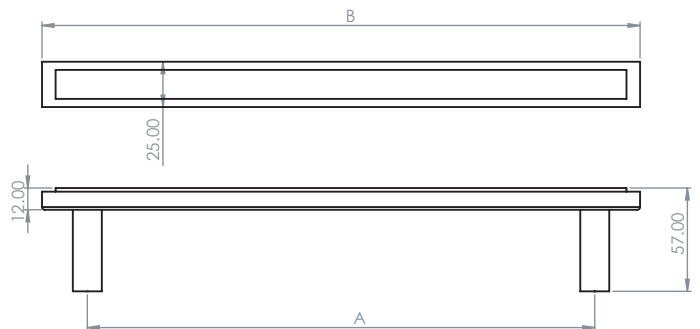

Hard & Ware

DPH1

Specification:
Solid brass Pull Handle

Finish:
All Standard Finishes available

Included:
X1 Pull Handle
& Fixings

Care Instructions:
Clean wipe with damp cloth. Avoid using any chemicals.
Please note all living finishes are prone to aging & ware

CODE	A	B
DPH1-300	300	350
DPH1-600	600	650
DPH1-900	900	950