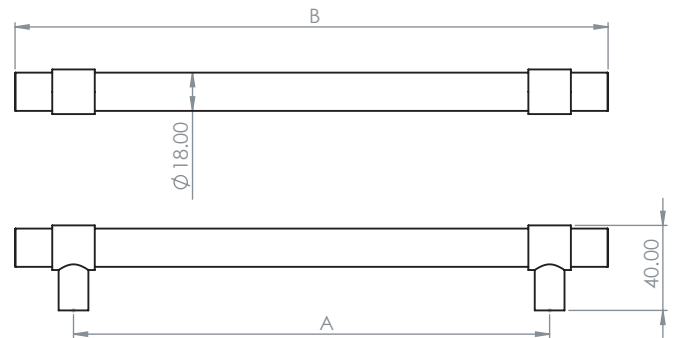

Hard & Ware

CPH16

Specification:
Solid brass Cabinet Pull Handle

Finish:
All Standard Finishes available

Included:
X1 Pull Handle
& Fixings

Care Instructions:
Clean wipe with damp cloth. Avoid using any chemicals.
Please note all living finishes are prone to aging & ware

CODE	A	B
CPH16 -96MM	96	110
CPH16 -128MM	128	183
CPH16 -224MM	224	279
CPH16 -304MM	304	359
CPH16 -504MM	504	559
CPH16 -604MM	604	659