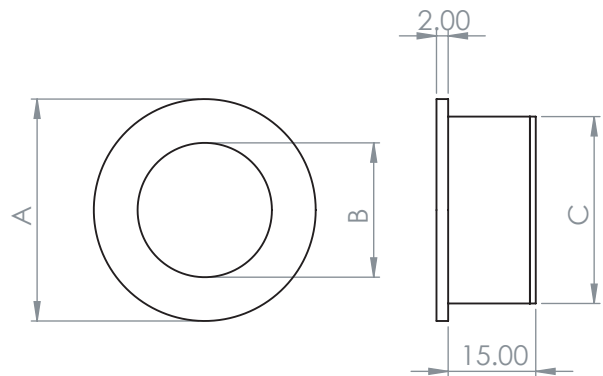

Hard & Ware

CFP1

Specification:
Solid brass Cabinet Flush Pull Handle

Finish:
All Standard Finishes available

Included:
X1 Flush Pull Handle

Care Instructions:
Clean wipe with damp cloth. Avoid using any chemicals.
Please note all living finishes are prone to aging & ware