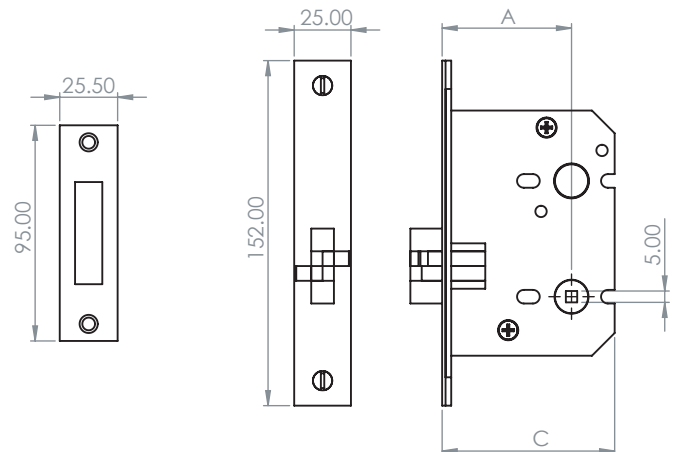

Hard & Ware

SLD-LOCK CLAW

Sliding door lock for use on wooden sliding doors. CE Marked door lock Fire rated to BS EN 1634-1:2000 & Performance rated to BS EN 12209. Bolt operated by turn from either side. Supplied with striker plate and fixing screws.

5mm wc square spindle

CODE	A	B	C
SLD-LOCK CLAW-57	57	NA	76
SLD-LOCK CLAW-82	82	NA	101