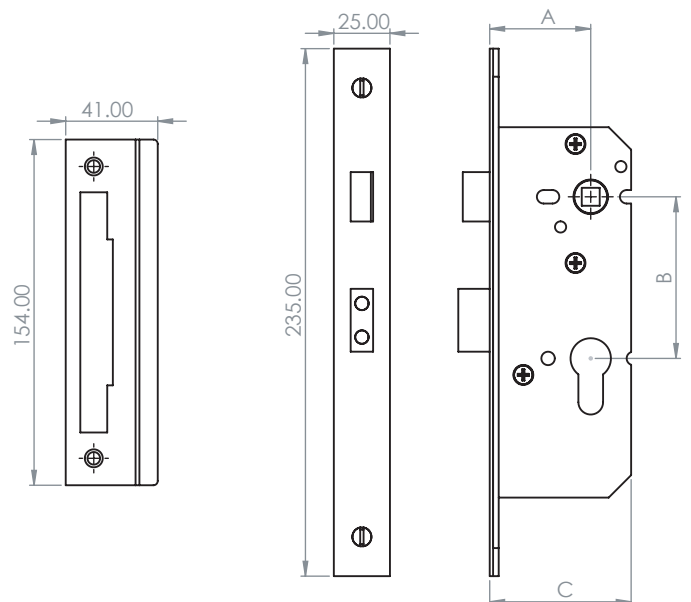

Hard & Ware

BCL-EURO

Euro profile cylinder mortice sashlock for use on external wooden hinged doors providing a high level of security. CE Marked door lock Fire rated to BS EN 1634-1:2000 & Performance rated to BS EN 12209. Latchbolt operated by lever handle from either side. Deadbolt operated by key from either side using a double cylinder or by key outside and thumb turn inside using a single cylinder with turn. Supplied with striker plate and fixing screws.

8mm Lever square spindle

| CODE | A | B | C |
|----------------|----|----|-----|
| BCL-EURO-45-72 | 45 | 72 | 63 |
| BCL-EURO-57-72 | 57 | 72 | 76 |
| BCL-EURO-82-72 | 82 | 72 | 101 |