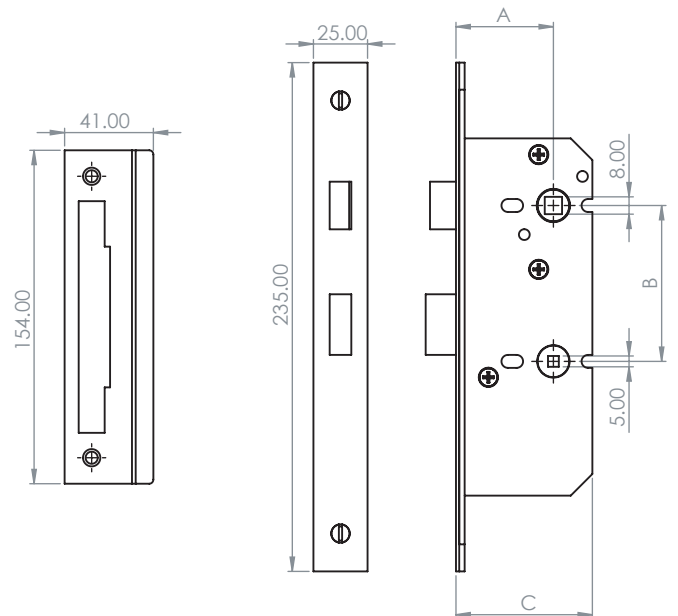

BCL-BATH

Bathroom mortice lock for use on internal wooden hinged doors. CE Marked door lock
 Fire rated to BS EN 1634-1:2000 & Performance rated to BS EN 12209. Latchbolt operated by lever handle from either side. Deadbolt operated by turn from either side. Supplied with striker plate and fixing screws.

8mm Lever square spindle
 5mm WC square spindle

CODE	A	B	C
BCL-BATH-45-72	45	72	63
BCL-BATH-57-72	57	72	76
BCL-BATH-82-72	82	72	101