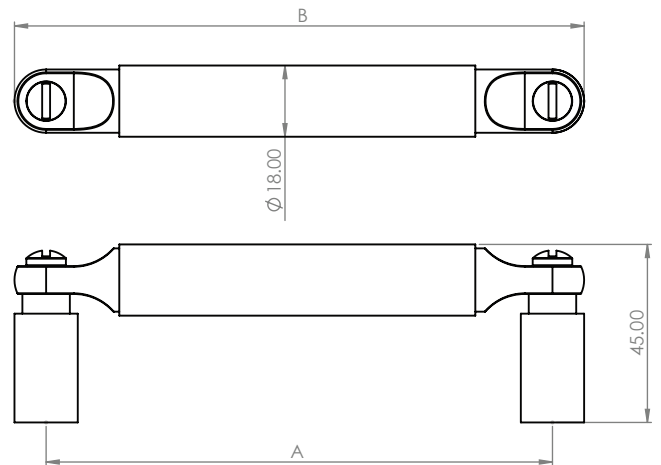

Hard & Ware

CPH4

Specification:
Solid brass Cabinet Pull Handle

Finish:
All Standard Finishes available

Included:
X1 Pull Handle
& Fixings

Care Instructions:
Clean wipe with damp cloth. Avoid using any chemicals.
Please note all living finishes are prone to aging & ware

CODE	A	B
CPH4-96	96MM	112MM
CPH4-128	128MM	144MM
CPH4-224	224MM	240MM
CPH4-304	304MM	320MM
CPH4-504	304MM	520MM
CPH4-604	304MM	620MM