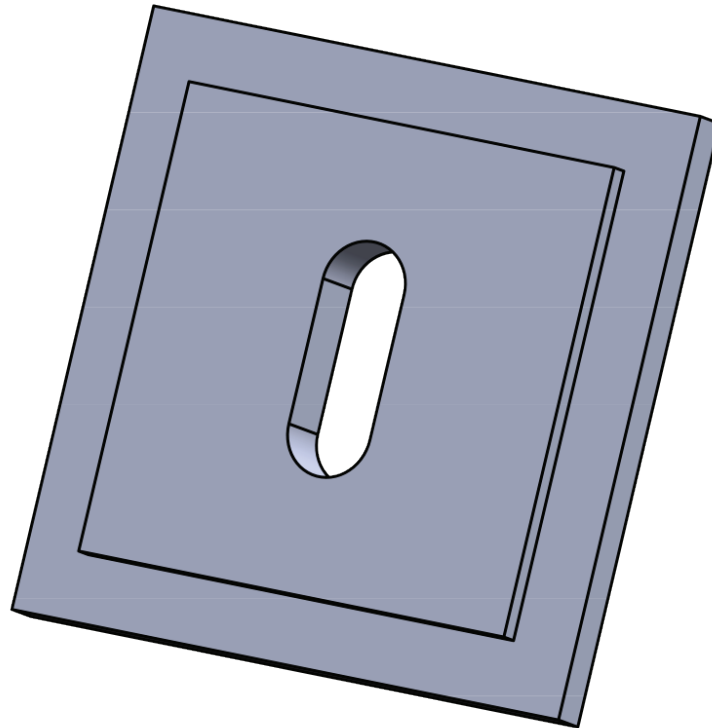

## SQSE2

**Specification:**  
Solid Brass Standard Escutcheon

**Finish:**  
All Standard Finishes available

**Included:**  
X1 Euro Profile Escutcheon

**Care Instructions:**  
Clean wipe with damp cloth. Avoid using any chemicals.  
Please note all living finishes are prone to aging & ware