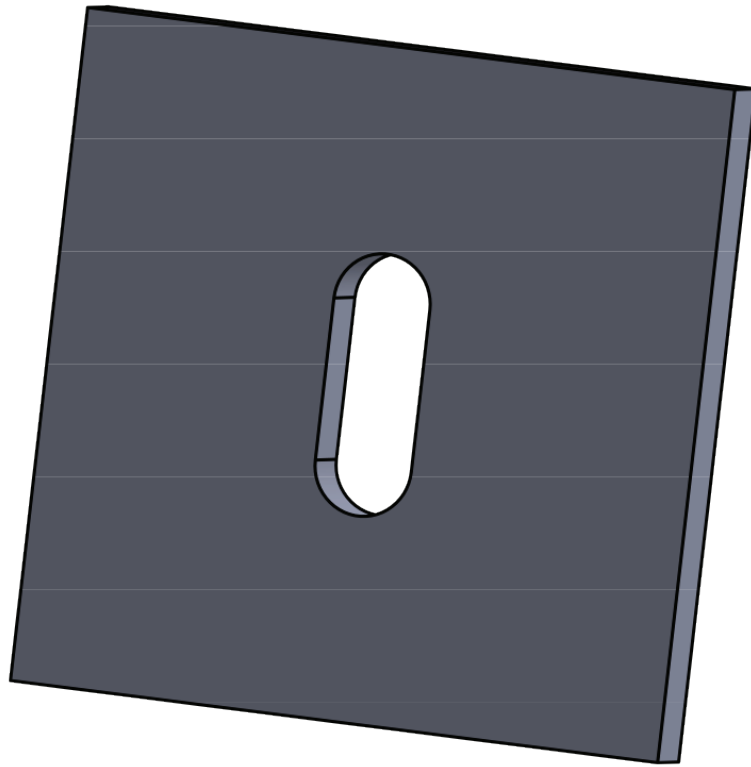

## SQSE1

**Specification:**  
Solid Brass Standard Escutcheon

**Finish:**  
All Standard Finishes available

**Included:**  
X1 Euro Profile Escutcheon

**Care Instructions:**  
Clean wipe with damp cloth. Avoid using any chemicals.  
Please note all living finishes are prone to aging & ware