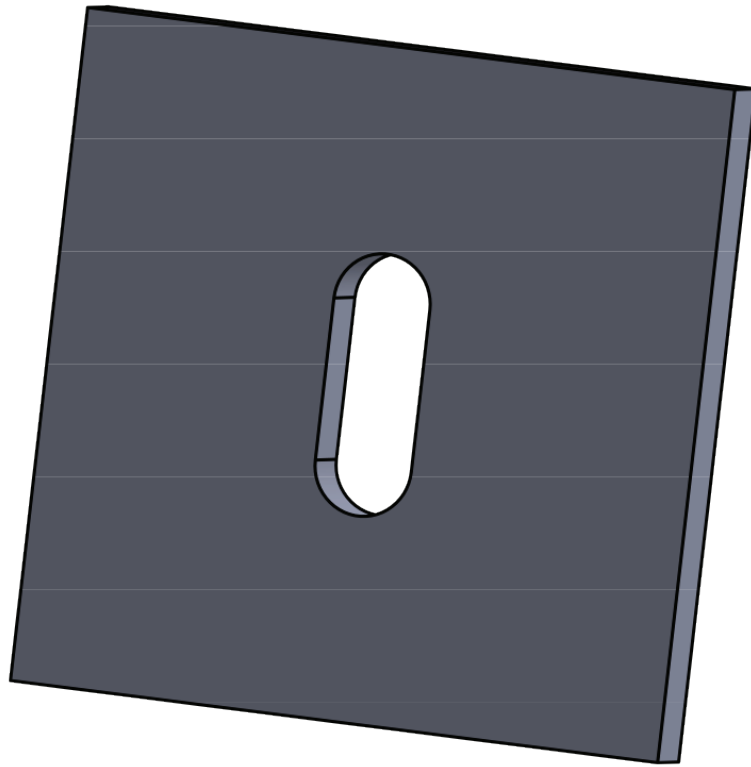

Hard & Ware

SQSE1

Specification:
Solid Brass Standard Escutcheon

Finish:
All Standard Finishes available

Included:
X1 Euro Profile Escutcheon

Care Instructions:
Clean wipe with damp cloth. Avoid using any chemicals.
Please note all living finishes are prone to aging & ware