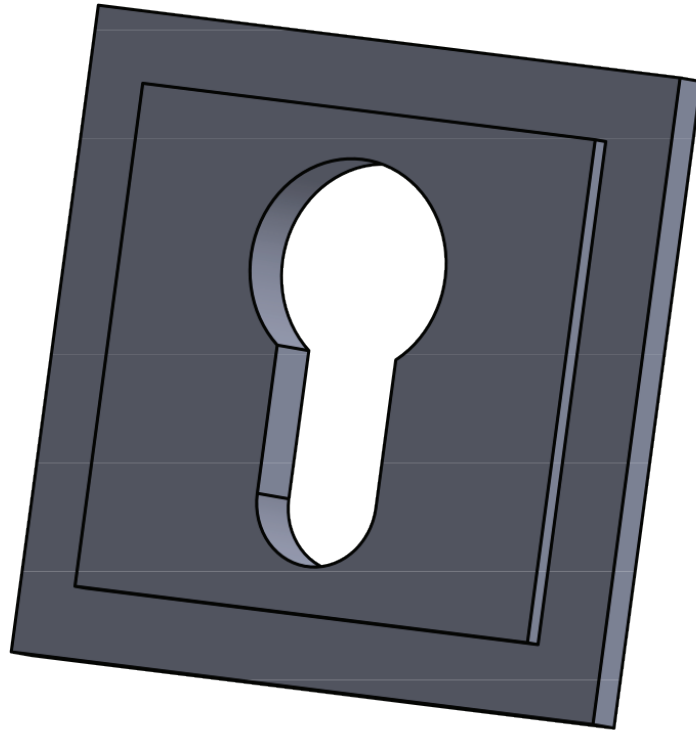

Hard & Ware