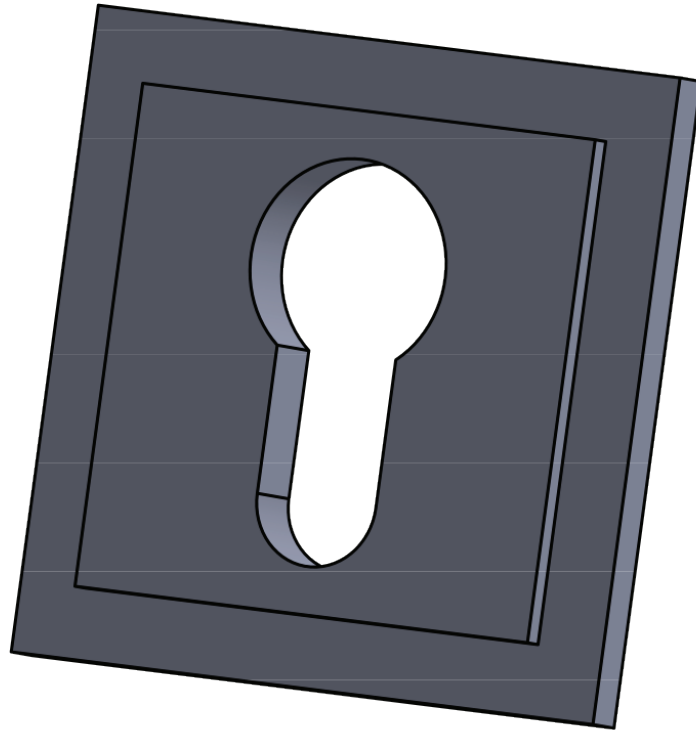

Hard & Ware

SQEE2

Specification:

Solid Brass Euro profile pin fixed Escutcheon

Finish:

All Standard Finishes available

Included:

X1 Euro Profile Escutcheon