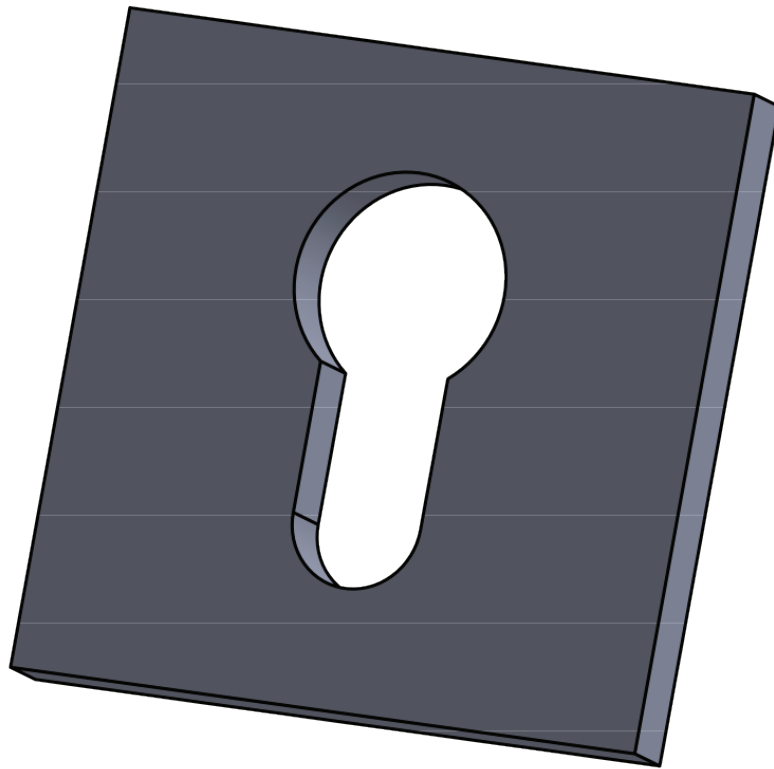

Hard & Ware

SQEE1

Specification:
Solid Brass Euro profile pin fixed Escutcheon

Finish:
All Standard Finishes available

Included:
X1 Euro Profile Escutcheon

Care Instructions:
Clean wipe with damp cloth. Avoid using any chemicals.
Please note all living finishes are prone to aging & ware