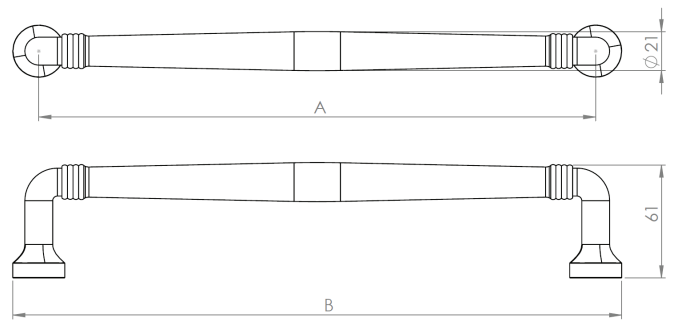

## RPH1

**Specification:**  
Solid brass Pull Handle

**Finish:**  
All Standard Finishes available

**Included:**  
X1 Pull Handle  
& Fixings

**Care Instructions:**  
Clean wipe with damp cloth. Avoid using any chemicals.  
Please note all living finishes are prone to aging & ware